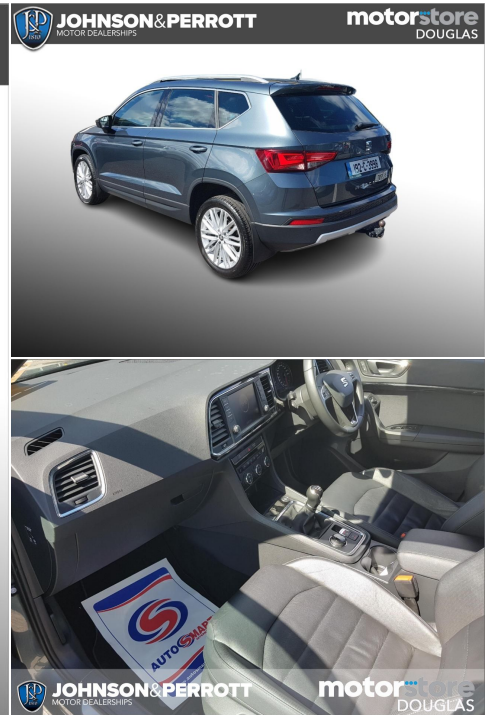

2019 SEAT Ateca

€28,900

1.6TDI 115HP XCELLENCE 1.6l Manual

Registered
2019

Mileage
56,231 km

Engine Size
1.6 l

Fuel Type
Diesel

Transmission
Manual

Colour
Grey

Description

ABS, Driver Airbag, Passenger Airbag, Air Conditioning, Alloy Wheels, Armrest, Centralised locking, Electric Mirrors, ISO Fix, Multi-Function Steering Wheel, Power Steering, Auxiliary Jack Input, Multiple Airbags, Driver Knee Airbag, Traction Control, Front Electric Windows, Rear Electric Windows, Adjustable steering column/wheel, Media Connection, Remote Boot Release